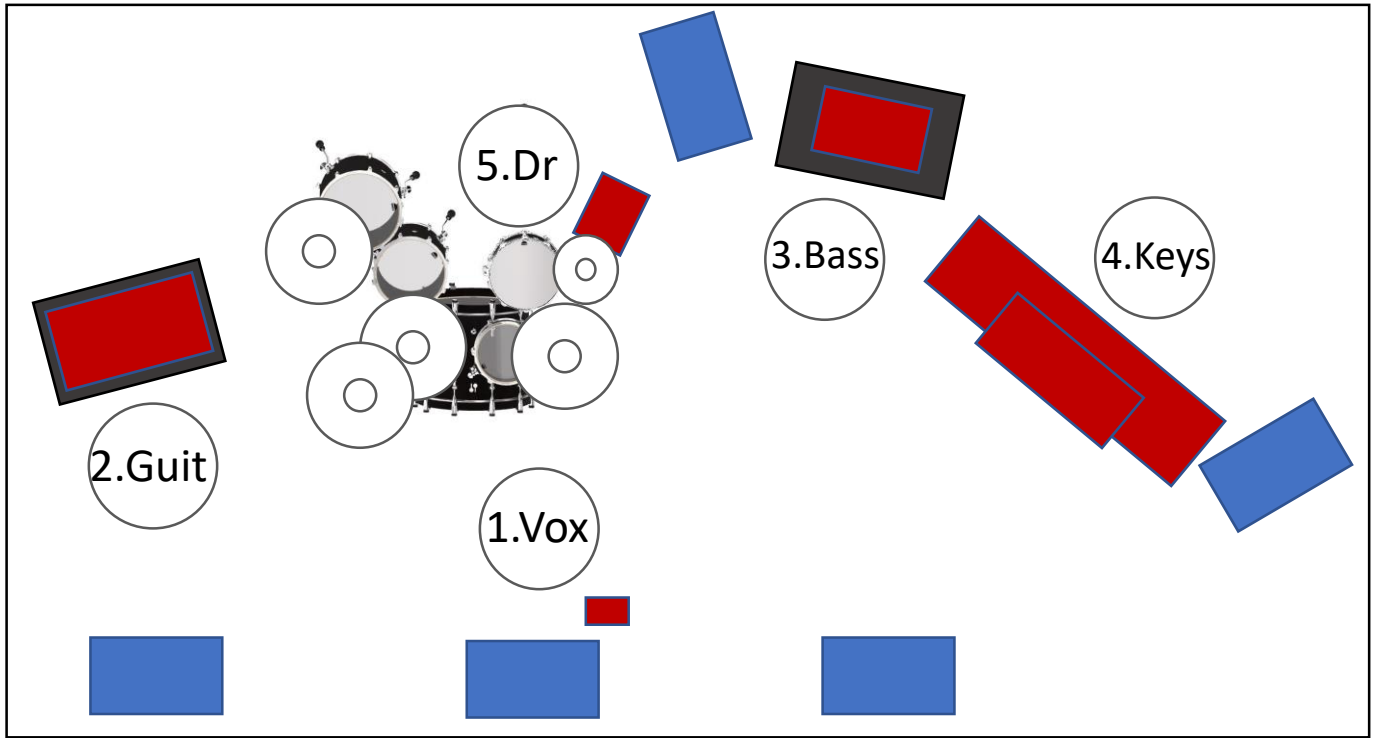

Stage Rider SILBERGERÄT

 = Monitor
 = Electronic device

Artist	Monitor	Microphone	Line Out	220V	Note
1. Voice	Yes	1x Shure Sm58 or equal	XLR	1x	Di-Box from FX
2. Guitar	Yes	1x Shure Sm57 or equal	-	2x	-
3. Bass	Yes	-	XLR	2x	Di-Box in Amp
4. Keys	Yes	-	2x Stereo Klinke	2x	-
5.Drums	Yes	1x Bassdrum 1x Snare 1x Hi-Hat 1x 10" Tom 1x 14" Tom 1x 16" Tom 2x Overhead			